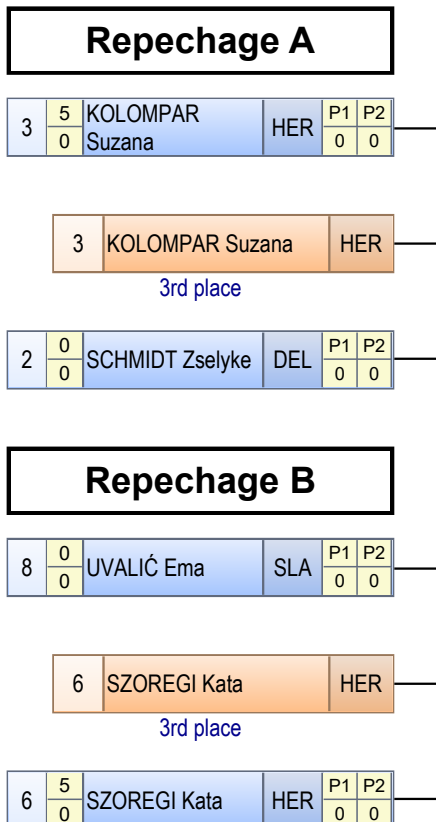

KONAČNI POREDAK

Plasman	Hrvač	Ekipa
1	KOVAČ Mia	ZGB
2	SZENTPAL Lilien	DEL-Z
3	KOLOMPAR Suzana	HER
3	SZOREGI Kata	HER
5	SCHMIDT Zselyke	DEL-Z
5	UVALIĆ Ema	SLAT
7	BRKIĆ Anamarija	MET
7	DJOKIĆ Tara	SLAT